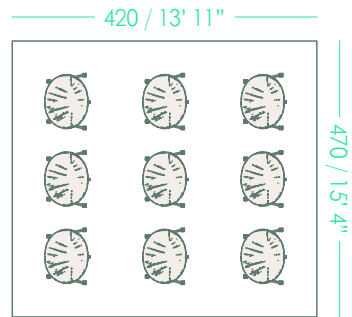

WS4

- Zoco lounge chair **x9**