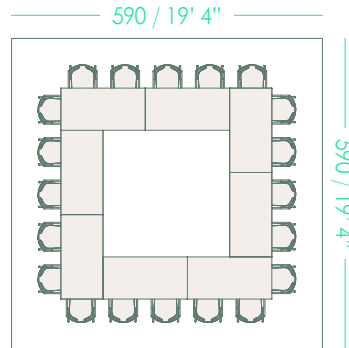

WORKSHOP SPACES

Spaces designed to facilitate dynamic knowledge exchange, combining adaptable layouts with clean, contemporary aesthetics to inspire collaboration and learning.

WS1

- Maarten Plastic chair **x8**