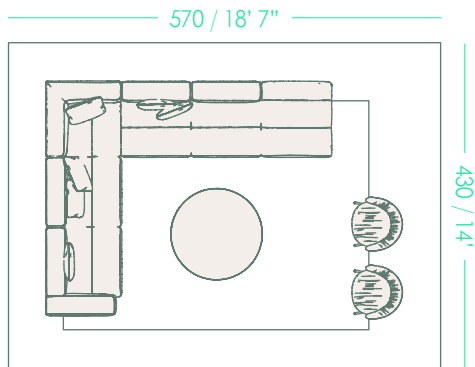

HS7

HS8

HS9

- Savina sofa x1
- Funda lounge chair x2
- Cambio D120 low table x1

- Sistema sofa, composition 6 x1
- Fedele lounge chair x2
- Maarten low table x1
- Shape O model x1
- Giro low table x1

- Common bench, 240F module x1
- Common bench, 120HP module x1
- Common bench, 240F module x1
- Burin Mini H55 low table x4