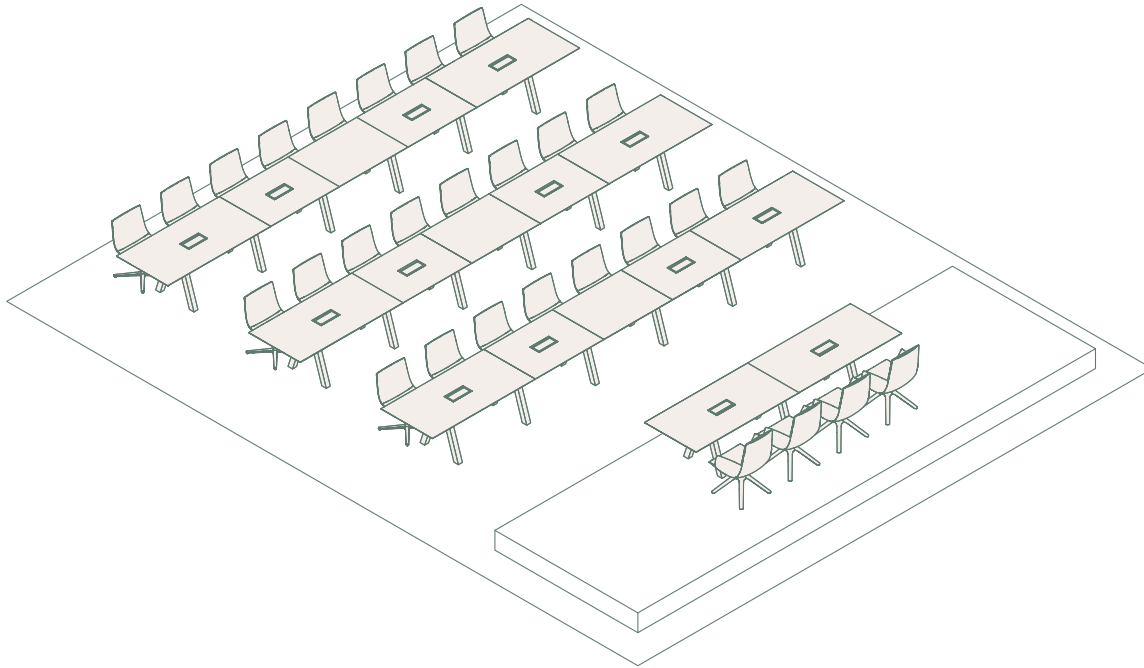

* The tables in this set include electrifications

WS10

- Trestle table x4
- Noha chair x4
- Noha chair x24