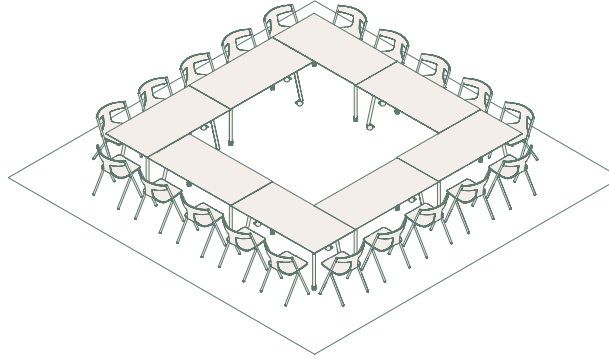

WORKSHOP SPACES

Spaces designed to facilitate dynamic knowledge exchange, combining adaptable layouts with clean, contemporary aesthetics to inspire collaboration and learning.

WS1

- Maarten Plastic chair **x8**

WS2

- Quadra chair **x20**
- Maarten table **x8**

WS3

- Maarten Plastic chair **x20**
- Maarten table **x9**

WS4

- Zoco lounge chair **x9**

WS5

- Maarten Plastic chair **x12**
- Stan D70 table **x1**
- Last Minute stool **x1**