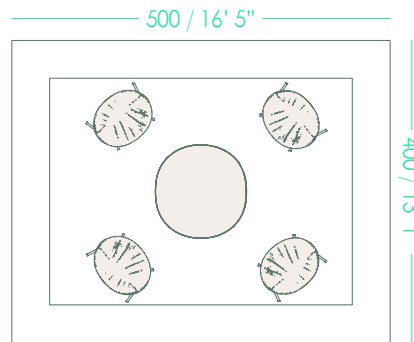

WA5

- Zoco lounge chair x4
- Maarten D120 low table x1