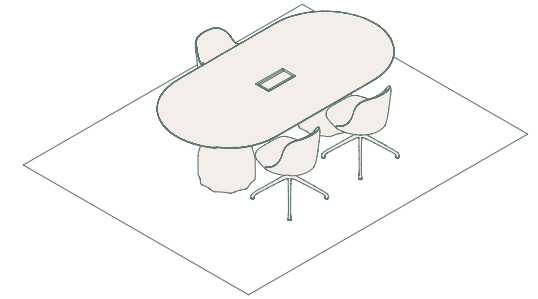

FPS3

- Burin table double base x1
- Aleta chair x3

* The table in Set 3 includes electrifications