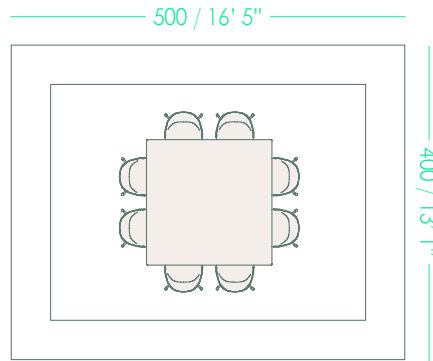

- Cambio D150 table x1
- Noha chair x6

* The table in Set 6 includes electrifications

MS7

- Cambio double table **x1**
- Aleta Executive chair **x6**

MS8

- Foro table **x1**
- Aleta chair **x8**

MS9

- Fuste table **x1**
- Copa chair **x8**