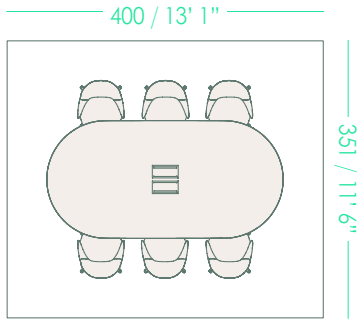

MS7

- Cambio double table **x1**
- Aleta Executive chair **x6**