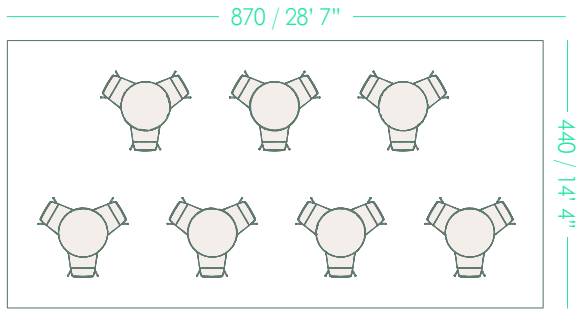

WS9

- Ears chair x56
- Season chair x3
- Trino low table x2

* The tables in this set include electrifications

WS10

- Trestle table x4
- Noha chair x4
- Noha chair x24

7

RESTAURANTS

Spaces designed for communal dining, with streamlined aesthetics that elevate shared experiences and cultivate a setting of relaxed connection.