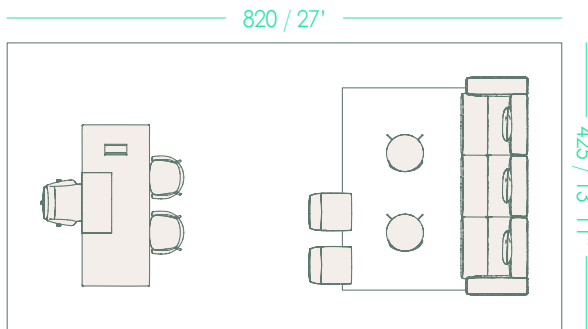

FPS7

FPS8

FPS9

- Noha Executive chair **x1**
- Perxa chair **x2**
- Foro table **x1**
- Noha lounge chair **x2**
- Savina sofa, composition 7 **x1**
- Bamba low table **x2**

- Burin table **x1**
- Maarten stool **x2**

- Perxa chair **x4**