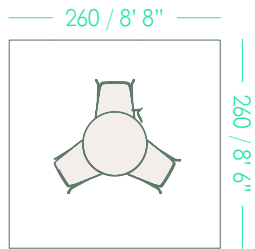

MS1

- Klip stool **x3**
- Stan D70 table **x1**