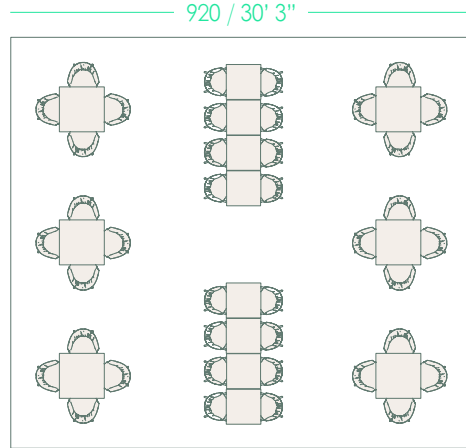

R1

- Burin D80 table **x7**
- Klip chair **x21**

R2

- Foro table **x3**
- Season chair **x18**

R3

- Trestle triple table **x2**
- Quadra chair **x12**
- Trestle bench **x2**

R4

- Trestle table **x1**
- Aleta chair **x10**
- Torii bench, composition 2 **x10**