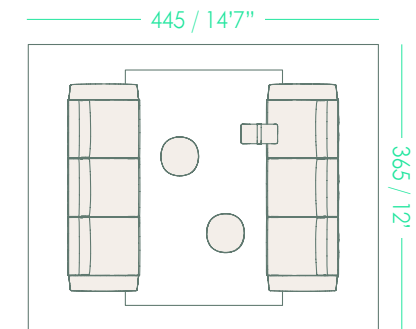

* The table in Set 7 includes electrifications

MS10

- Trestle triple table **x1**
- Season chair **x10**

MS11

- Cambio triple table **x1**
- Noha Executive chair **x8**

MS12

- Sistema sofa, composition 6 **x2**
- Serra H50 low table **x2**
- Serra H45 low table **x1**