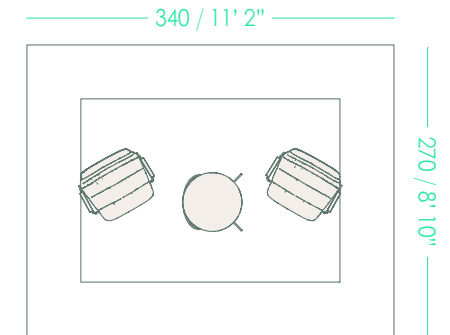

WA1

- Sistema bench with legs **x1**

WA2

- Torii bench, composition 2 **x1**
- Serra 50 low table **x1**
- Window coat hanger free standing **x1**
- Window umbrella stand **x1**

WA3

- Maarten lounge chair **x2**
- Bamba low table **x1**