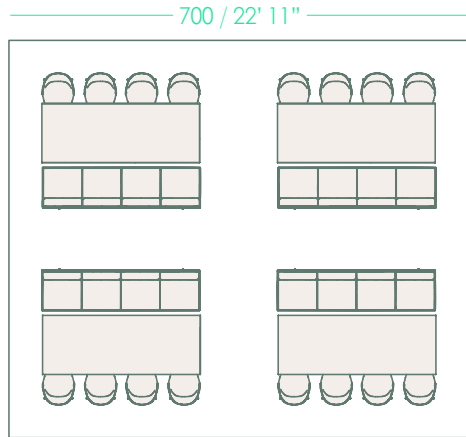

R1

- Burin D80 table **x7**
- Klip chair **x21**

R2

- Foro table **x3**
- Season chair **x18**

R3

- Trestle triple table **x2**
- Quadra chair **x12**
- Trestle bench **x2**

R4

- Trestle table **x1**
- Aleta chair **x10**
- Torii bench, composition 2 **x10**