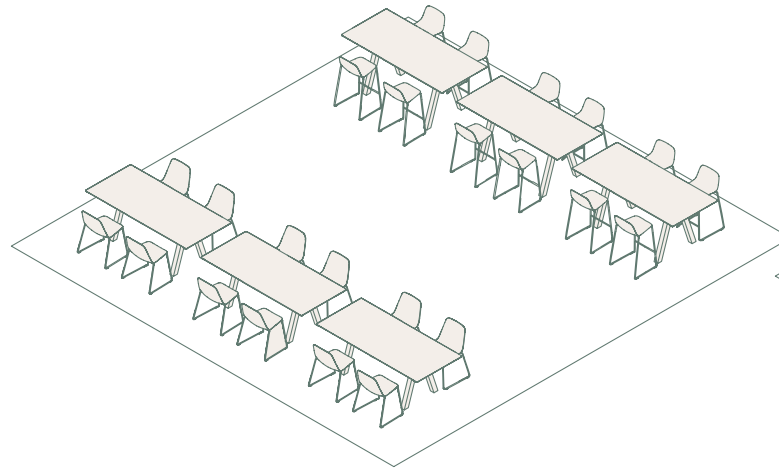

OS8

- Trestle table **x6**
- Maarten Plastic chair **x24**