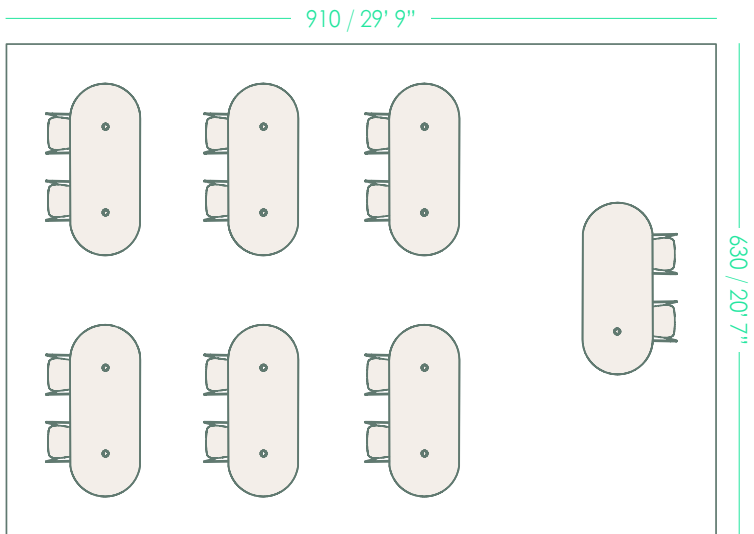

WS6

- Maarten Plastic chair **x20**
- Burin D70 table **x1**
- Klip stool **x2**

WS7

- Torii bench, composition 2 x8
- Aleta stool x2

WS8

- Cambio double table **x6**
- Maarten Plastic stool **x14**

* The tables in this set include electrifications