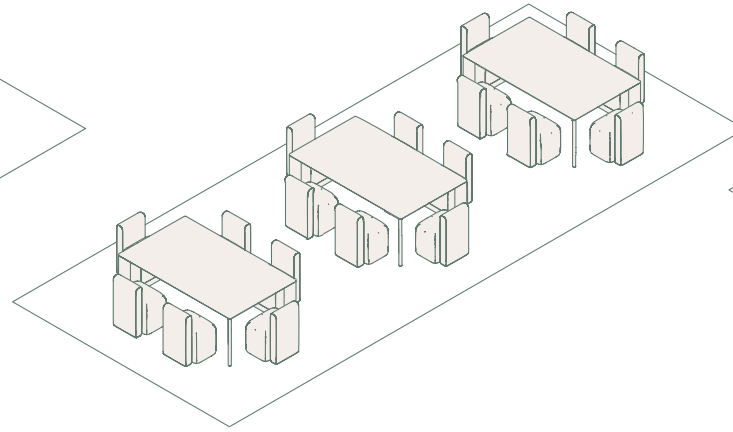

WS9

- Ears chair x56
- Season chair x3
- Trino low table x2

* The tables in this set include electrifications

WS10

- Trestle table x4
- Noha chair x4
- Noha chair x24

7

RESTAURANTS

Spaces designed for communal dining, with streamlined aesthetics that elevate shared experiences and cultivate a setting of relaxed connection.