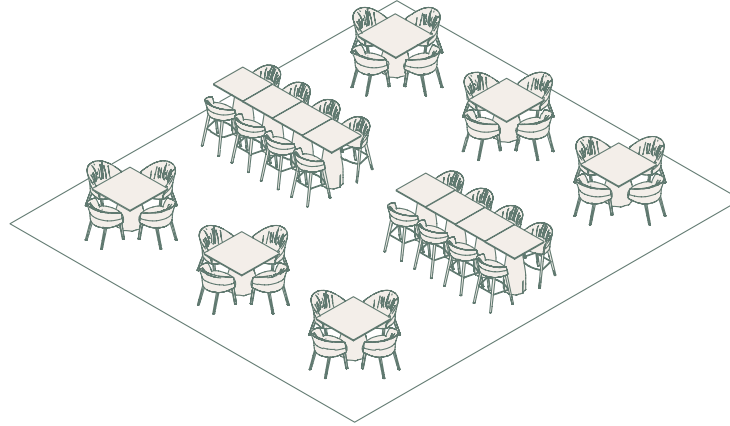

WS9

- Ears chair x56
- Season chair x3
- Trino low table x2

* The tables in this set include electrifications

WS10

- Trestle table x4
- Noha chair x4
- Noha chair x24

7

RESTAURANTS

Spaces designed for communal dining, with streamlined aesthetics that elevate shared experiences and cultivate a setting of relaxed connection.

R1

- Burin D80 table **x7**
- Klip chair **x21**

R2

- Foro table **x3**
- Season chair **x18**

R3

- Trestle triple table **x2**
- Quadra chair **x12**
- Trestle bench **x2**

R4

- Trestle table **x1**
- Aleta chair **x10**
- Torii bench, composition 2 **x10**