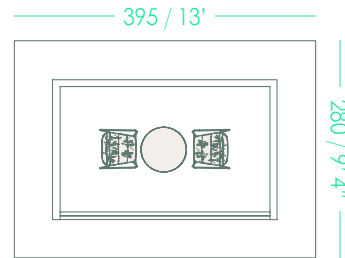

FPS7

FPS8

FPS9

- Noha Executive chair **x1**
- Perxa chair **x2**
- Foro table **x1**
- Noha lounge chair **x2**
- Savina sofa, composition 7 **x1**
- Bamba low table **x2**

- Burin table **x1**
- Maarten stool **x2**

- Perxa chair **x4**