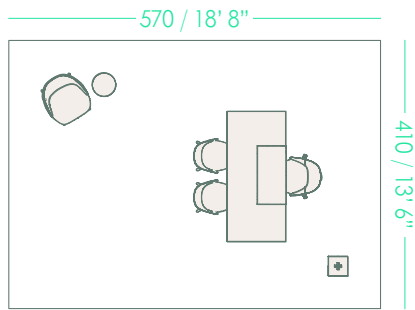

FPS1

- Maarten table x1
- Maarten chair x1

FPS2

- Trestle table x1
- Noha chair x1
- Klip chair x1

FPS3

- Burin table double base x1
- Aleta chair x3

* The table in Set 3 includes electrifications

FPS4