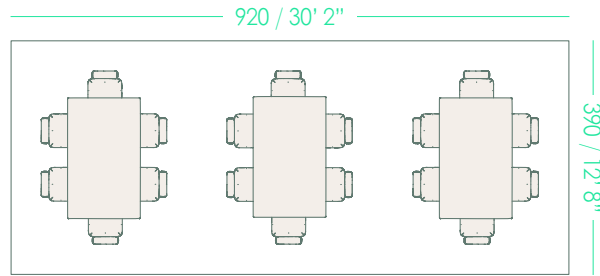

WS9

- Ears chair x56
- Season chair x3
- Trino low table x2

* The tables in this set include electrifications

WS10

- Trestle table x4
- Noha chair x4
- Noha chair x24

7

RESTAURANTS

Spaces designed for communal dining, with streamlined aesthetics that elevate shared experiences and cultivate a setting of relaxed connection.