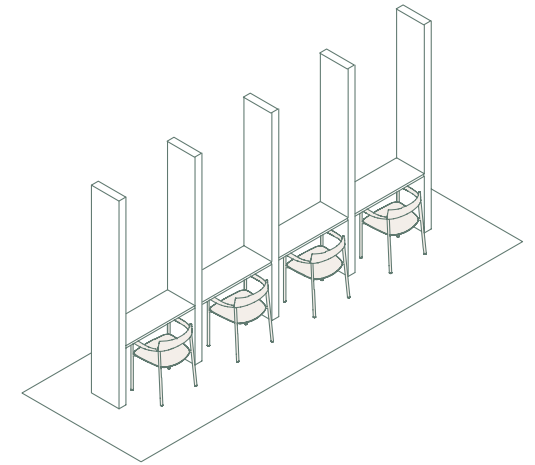

FPS7

FPS8

FPS9

- Noha Executive chair **x1**
- Perxa chair **x2**
- Foro table **x1**
- Noha lounge chair **x2**
- Savina sofa, composition 7 **x1**
- Bamba low table **x2**

- Burin table **x1**
- Maarten stool **x2**

- Perxa chair **x4**