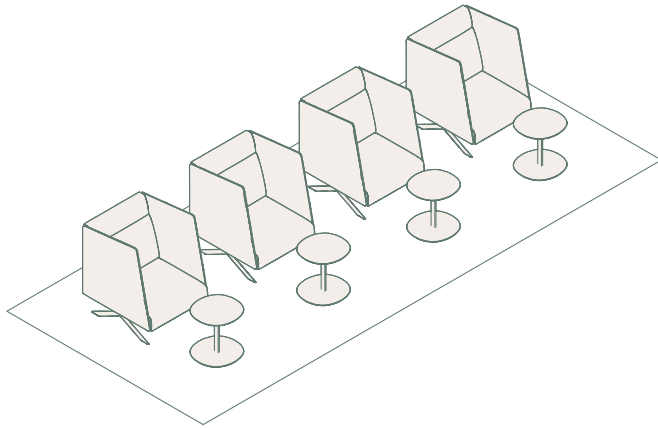

* The table in Set 7 includes electrifications

MS10

- Trestle triple table **x1**
- Season chair **x10**

MS11

- Cambio triple table **x1**
- Noha Executive chair **x8**

MS12

- Sistema sofa, composition 6 **x2**
- Serra H50 low table **x2**
- Serra H45 low table **x1**

HS2

- Ace lounge chair x2
- Ryutaro D60 low table x1
- Ryutaro D50 low table x1

HS3

- Colubi lounge chair x3
- Serra H50 low table x2

HS4

- Sistema lounge chair **x4**
- Serra H50 low table **x4**

HS5

- Zoco lounge chair **x4**
- Cambio D80 low table **x1**