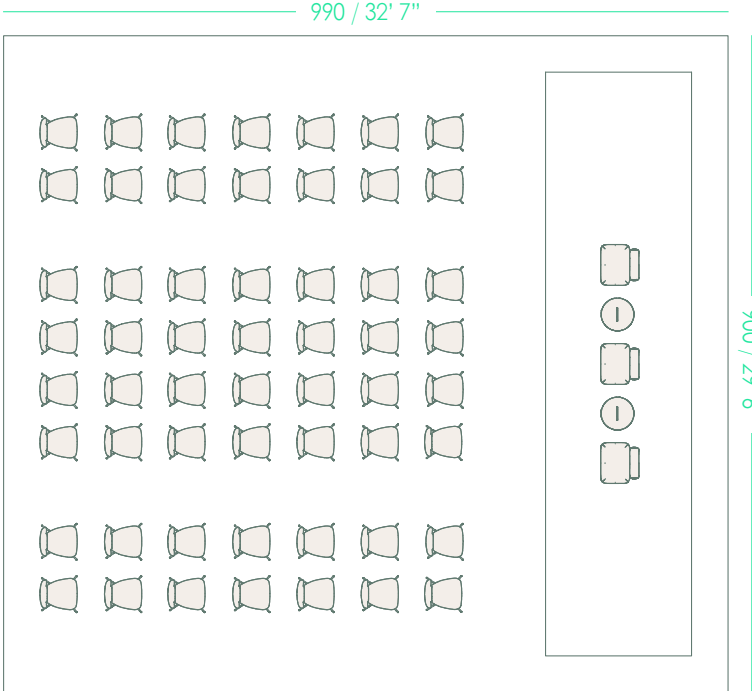

WS2

- Quadra chair **x20**
- Maarten table **x8**

WS3

- Maarten Plastic chair **x20**
- Maarten table **x9**

WS4

- Zoco lounge chair **x9**

WS5

- Maarten Plastic chair **x12**
- Stan D70 table **x1**
- Last Minute stool **x1**

WS6

- Maarten Plastic chair **x20**
- Burin D70 table **x1**
- Klip stool **x2**

WS7

- Torii bench, composition 2 x8
- Aleta stool x2

WS8

- Cambio double table **x6**
- Maarten Plastic stool **x14**

* The tables in this set include electrifications

WS9

- Ears chair x56
- Season chair x3
- Trino low table x2

* The tables in this set include electrifications

WS10

- Trestle table x4
- Noha chair x4
- Noha chair x24

7

RESTAURANTS

Spaces designed for communal dining, with streamlined aesthetics that elevate shared experiences and cultivate a setting of relaxed connection.