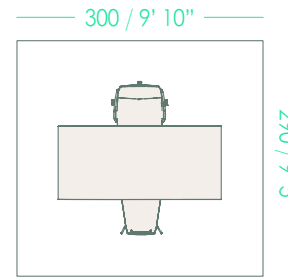

FPS2

- Trestle table x1
- Noha chair x1
- Klip chair x1