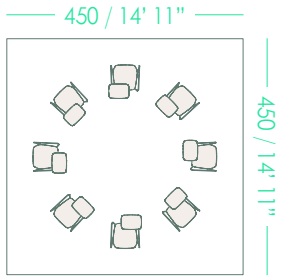

WS1

- Maarten Plastic chair **x8**