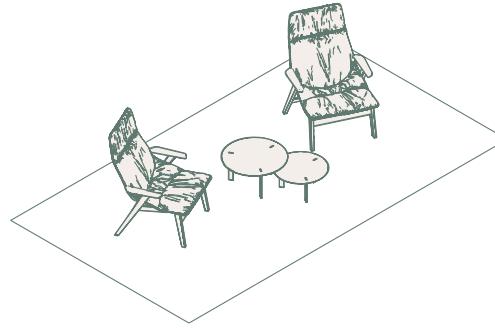

3

HYBRID SPACES

Areas conceived as tranquil retreats within the workspace, blending streamlined furnishings with serene atmospheres to encourage relaxation and introspection.

HS1

- Funda Bold lounge chair x1
- Funda Bold ottoman x1

HS2

- Ace lounge chair x2
- Ryutaro D60 low table x1
- Ryutaro D50 low table x1

HS3

- Colubi lounge chair x3
- Serra H50 low table x2

HS4

- Sistema lounge chair **x4**
- Serra H50 low table **x4**

HS5

- Zoco lounge chair **x4**
- Cambio D80 low table **x1**