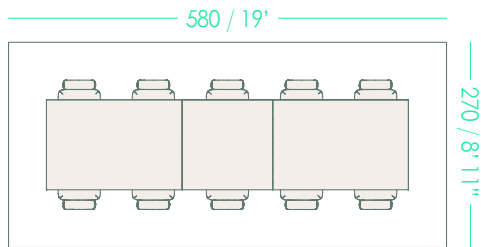

MS10

- Trestle triple table **x1**
- Season chair **x10**