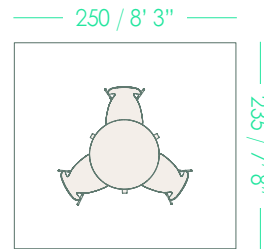

MS3

- Trestle double table **x1**
- Last Minute stool **x10**

* The table in Set 2 includes electrifications

MS4

- Burin D120 table x1
- Quadra chair x3

MS5

- Trivio table x1
- Ears chair x3

MS6