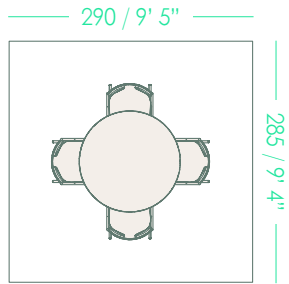

MS4

- Burin D120 table x1
- Quadra chair x3