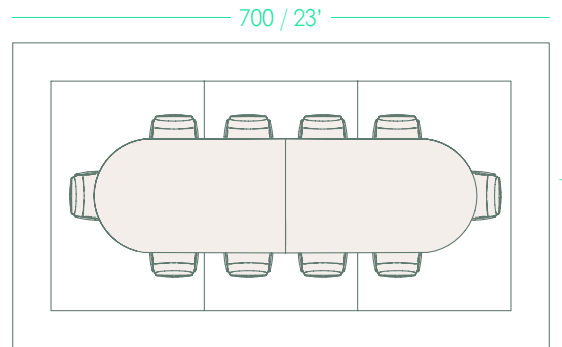

MS11

- Cambio triple table **x1**
- Noha Executive chair **x8**