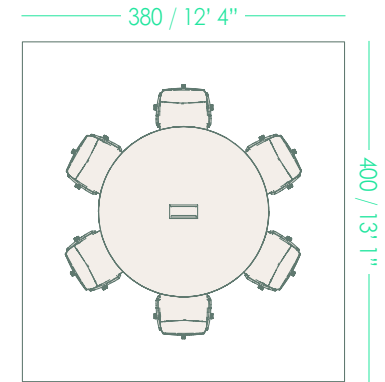

MS3

- Trestle double table **x1**
- Last Minute stool **x10**

* The table in Set 2 includes electrifications

MS4

- Burin D120 table x1
- Quadra chair x3

MS5

- Trivio table x1
- Ears chair x3

MS6