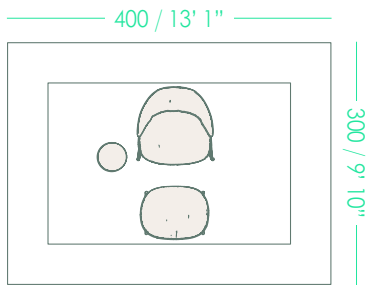

HS1

- Funda Bold lounge chair x1
- Funda Bold ottoman x1