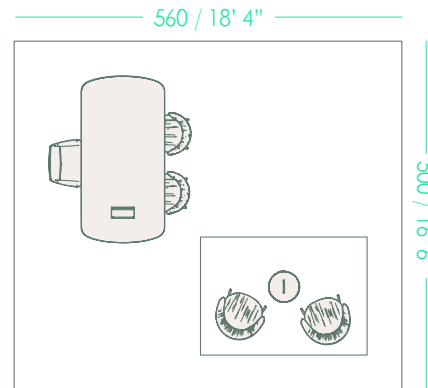

FPS5

- Fuste table **x1**
- Noha chair **x1**
- Funda chair **x2**
- Funda lounge chair **x2**
- Trino low table **x1**