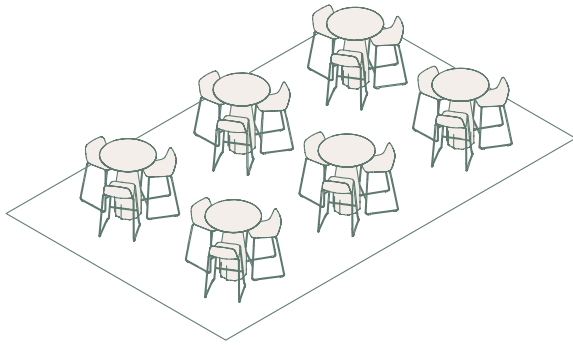

OS7

- Burin D80 table **x6**
- Maarten Plastic stool **x18**