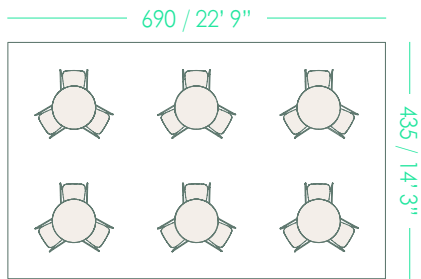

OS7

- Burin D80 table **x6**
- Maarten Plastic stool **x18**