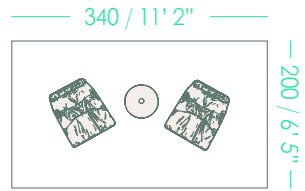

R10

- Maarten table x16
- Maarten Plastic chair x88

OUTDOOR SPACES

Environments that blend natural elements with modern design, offering tranquil settings for reflection and spontaneous connection in open-air surroundings.