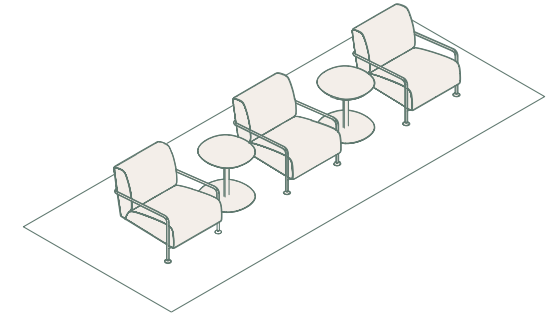

3

HYBRID SPACES

Areas conceived as tranquil retreats within the workspace, blending streamlined furnishings with serene atmospheres to encourage relaxation and introspection.

HS1

- Funda Bold lounge chair x1
- Funda Bold ottoman x1

HS2

- Ace lounge chair x2
- Ryutaro D60 low table x1
- Ryutaro D50 low table x1

HS3

- Colubi lounge chair x3
- Serra H50 low table x2

HS4

- Sistema lounge chair **x4**
- Serra H50 low table **x4**

HS5

- Zoco lounge chair **x4**
- Cambio D80 low table **x1**