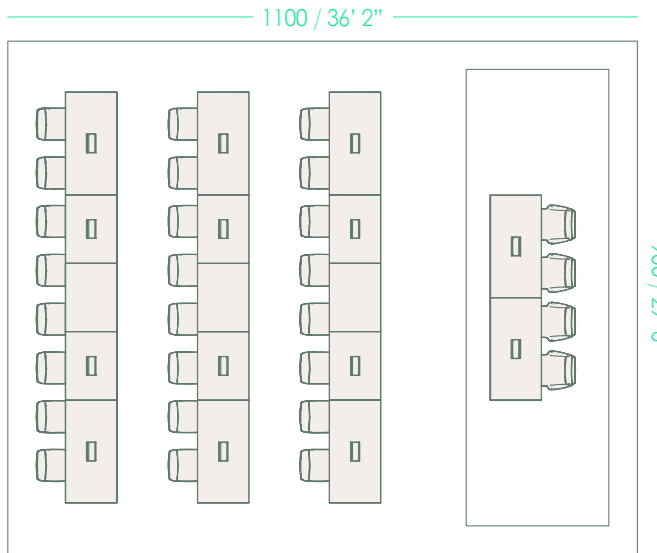

WS2

- Quadra chair **x20**
- Maarten table **x8**

WS3

- Maarten Plastic chair **x20**
- Maarten table **x9**

WS4

- Zoco lounge chair **x9**

WS5

- Maarten Plastic chair **x12**
- Stan D70 table **x1**
- Last Minute stool **x1**

WS6

- Maarten Plastic chair **x20**
- Burin D70 table **x1**
- Klip stool **x2**

WS7

- Torii bench, composition 2 x8
- Aleta stool x2

WS8

- Cambio double table **x6**
- Maarten Plastic stool **x14**

* The tables in this set include electrifications

WS9

- Ears chair x56
- Season chair x3
- Trino low table x2

* The tables in this set include electrifications

WS10

- Trestle table x4
- Noha chair x4
- Noha chair x24

7

RESTAURANTS

Spaces designed for communal dining, with streamlined aesthetics that elevate shared experiences and cultivate a setting of relaxed connection.