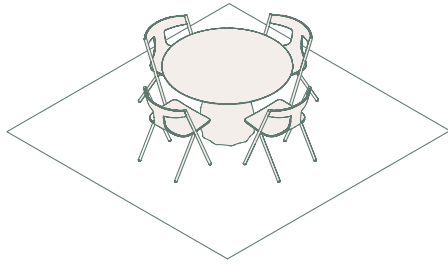

MS4

- Burin D120 table x1
- Quadra chair x3