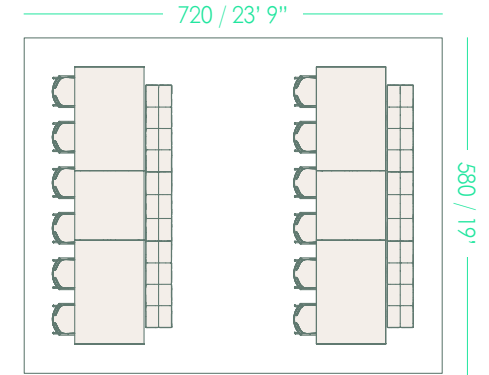

WS9

- Ears chair x56
- Season chair x3
- Trino low table x2

* The tables in this set include electrifications

WS10

- Trestle table x4
- Noha chair x4
- Noha chair x24

7

RESTAURANTS

Spaces designed for communal dining, with streamlined aesthetics that elevate shared experiences and cultivate a setting of relaxed connection.