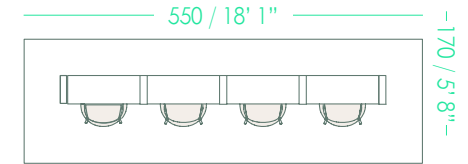

FPS7

FPS8

FPS9

- Noha Executive chair **x1**
- Perxa chair **x2**
- Foro table **x1**
- Noha lounge chair **x2**
- Savina sofa, composition 7 **x1**
- Bamba low table **x2**

- Burin table **x1**
- Maarten stool **x2**

- Perxa chair **x4**