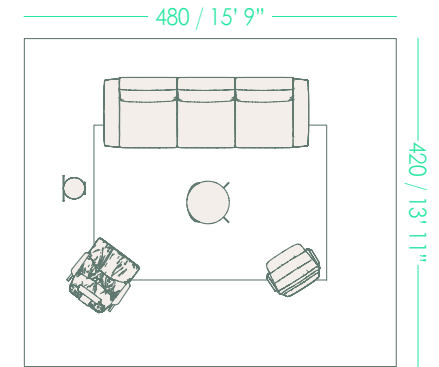

WA6

- Sistema sofa, composition 6 x1
- Ace lounge chair x1
- Maarten lounge chair x1
- Bamba low table x1
- Giro low table x1