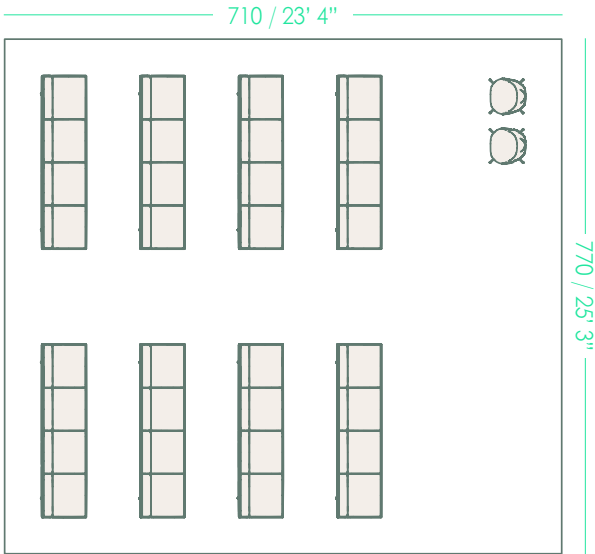

WS7

- Torii bench, composition 2 x8
- Aleta stool x2