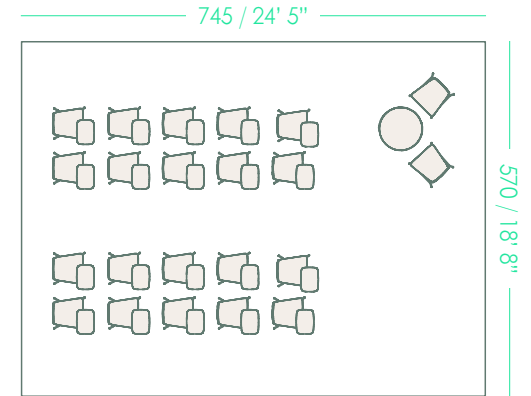

WORKSHOP SPACES

Spaces designed to facilitate dynamic knowledge exchange, combining adaptable layouts with clean, contemporary aesthetics to inspire collaboration and learning.

WS1

- Maarten Plastic chair **x8**

WS2

- Quadra chair **x20**
- Maarten table **x8**

WS3

- Maarten Plastic chair **x20**
- Maarten table **x9**

WS4

- Zoco lounge chair **x9**

WS5

- Maarten Plastic chair **x12**
- Stan D70 table **x1**
- Last Minute stool **x1**