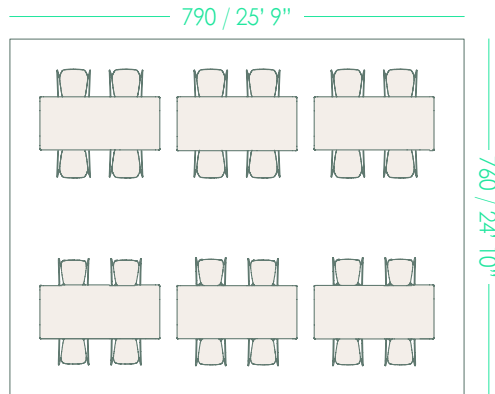

OS8

- Trestle table **x6**
- Maarten Plastic chair **x24**