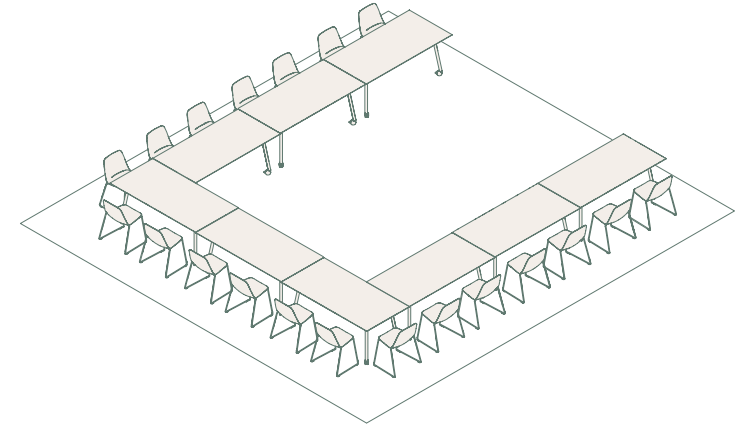

WORKSHOP SPACES

Spaces designed to facilitate dynamic knowledge exchange, combining adaptable layouts with clean, contemporary aesthetics to inspire collaboration and learning.

WS1

- Maarten Plastic chair **x8**

WS2

- Quadra chair **x20**
- Maarten table **x8**

WS3

- Maarten Plastic chair **x20**
- Maarten table **x9**

WS4

- Zoco lounge chair **x9**

WS5

- Maarten Plastic chair **x12**
- Stan D70 table **x1**
- Last Minute stool **x1**