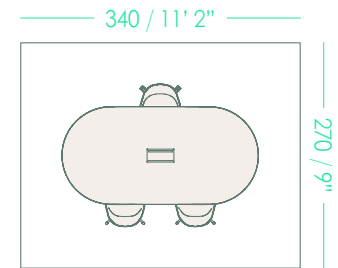

FPS1

- Maarten table x1
- Maarten chair x1

FPS2

- Trestle table x1
- Noha chair x1
- Klip chair x1

FPS3

- Burin table double base x1
- Aleta chair x3

* The table in Set 3 includes electrifications

FPS4