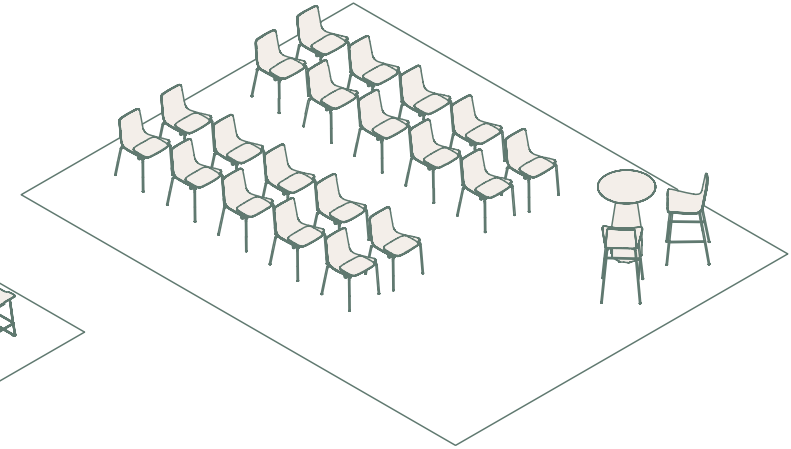

WORKSHOP SPACES

Spaces designed to facilitate dynamic knowledge exchange, combining adaptable layouts with clean, contemporary aesthetics to inspire collaboration and learning.

WS1

- Maarten Plastic chair **x8**

WS2

- Quadra chair **x20**
- Maarten table **x8**

WS3

- Maarten Plastic chair **x20**
- Maarten table **x9**

WS4

- Zoco lounge chair **x9**

WS5

- Maarten Plastic chair **x12**
- Stan D70 table **x1**
- Last Minute stool **x1**