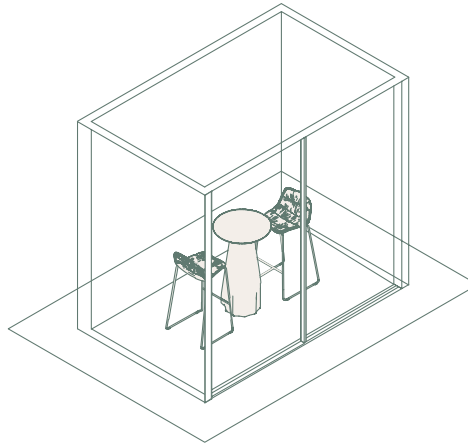

FPS7

FPS8

FPS9

- Noha Executive chair **x1**
- Perxa chair **x2**
- Foro table **x1**
- Noha lounge chair **x2**
- Savina sofa, composition 7 **x1**
- Bamba low table **x2**

- Burin table **x1**
- Maarten stool **x2**

- Perxa chair **x4**