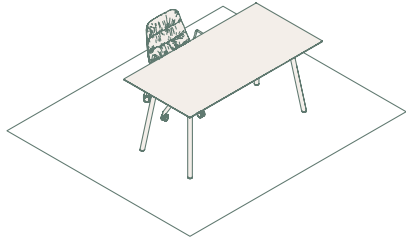

FPS1

- Maarten table x1
- Maarten chair x1