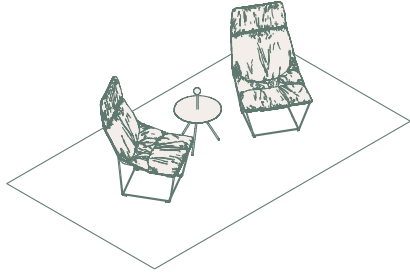

R10

- Maarten table x16
- Maarten Plastic chair x88

OUTDOOR SPACES

Environments that blend natural elements with modern design, offering tranquil settings for reflection and spontaneous connection in open-air surroundings.

OS1

- Ace lounge chair x2
- Trino low table x1

OS2

- Zoco lounge chair x8
- Maarten D120 low table x1

OS3

- Sistema floor sofa, composition 6 x1
- Colubi lounge chair x2
- Maarten D120 low table x1
- Trino low table x1