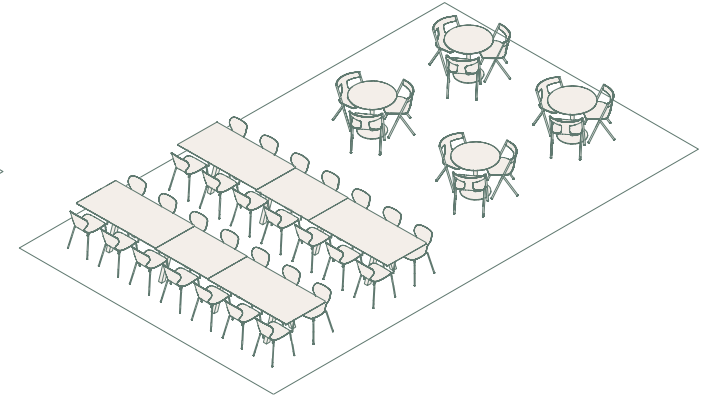

WS9

- Ears chair x56
- Season chair x3
- Trino low table x2

* The tables in this set include electrifications

WS10

- Trestle table x4
- Noha chair x4
- Noha chair x24

7

RESTAURANTS

Spaces designed for communal dining, with streamlined aesthetics that elevate shared experiences and cultivate a setting of relaxed connection.

R1

- Burin D80 table **x7**
- Klip chair **x21**

R2

- Foro table **x3**
- Season chair **x18**

R3

- Trestle triple table **x2**
- Quadra chair **x12**
- Trestle bench **x2**

R4

- Trestle table **x1**
- Aleta chair **x10**
- Torii bench, composition 2 **x10**