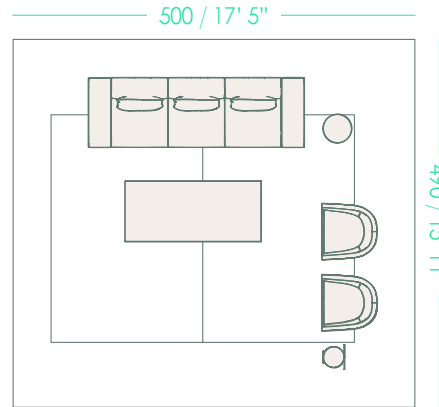

HS7

HS8

HS9

- Savina sofa x1
- Funda lounge chair x2
- Cambio D120 low table x1

- Sistema sofa, composition 6 x1
- Fedele lounge chair x2
- Maarten low table x1
- Shape O model x1
- Giro low table x1

- Common bench, 240F module x1
- Common bench, 120HP module x1
- Common bench, 240F module x1
- Burin Mini H55 low table x4