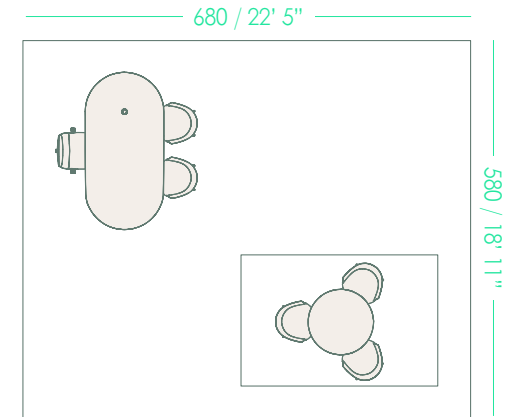

FPS6

- Cambio double table **x1**
- Noha Executive chair **x1**
- Copa chair **x5**
- Cambio D100 table **x1**

* The tables in Set 5 and 6 include electrifications