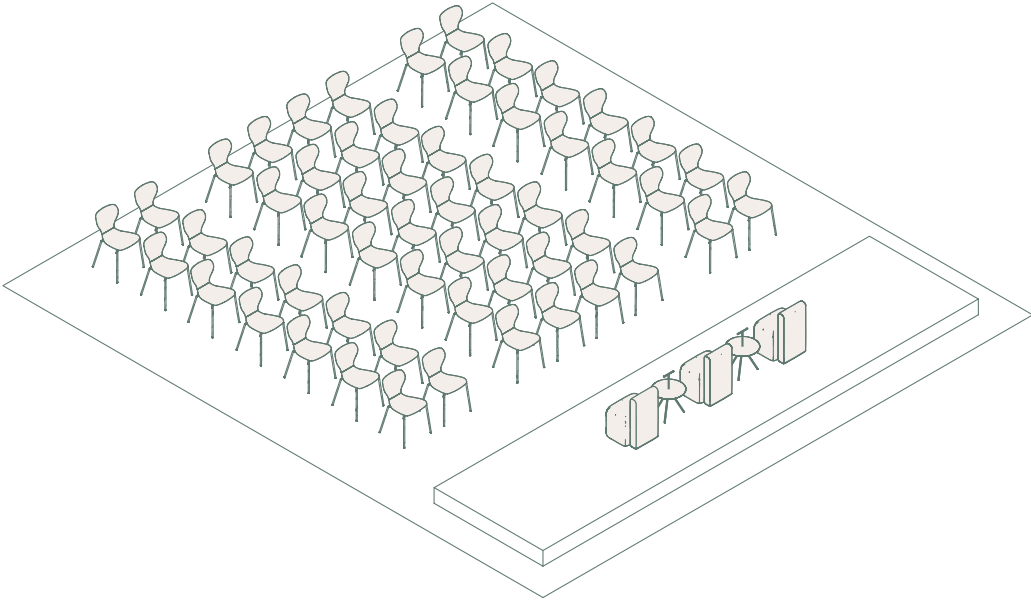

WS6

- Maarten Plastic chair **x20**
- Burin D70 table **x1**
- Klip stool **x2**

WS7

- Torii bench, composition 2 x8
- Aleta stool x2

WS8

- Cambio double table **x6**
- Maarten Plastic stool **x14**

* The tables in this set include electrifications