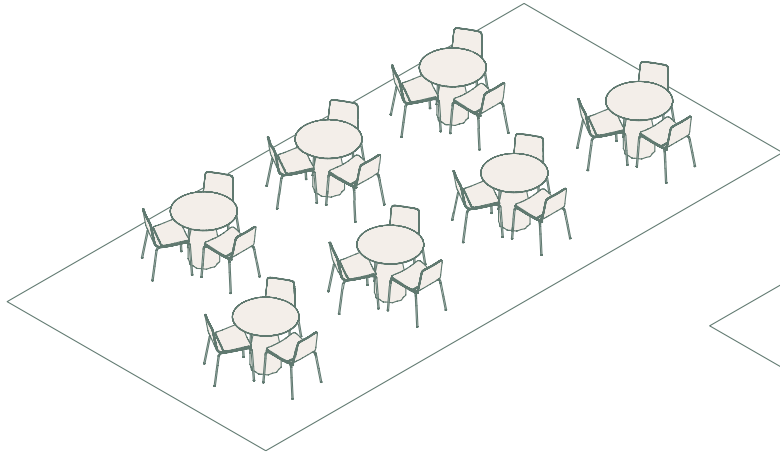

WS9

- Ears chair x56
- Season chair x3
- Trino low table x2

* The tables in this set include electrifications

WS10

- Trestle table x4
- Noha chair x4
- Noha chair x24

7

RESTAURANTS

Spaces designed for communal dining, with streamlined aesthetics that elevate shared experiences and cultivate a setting of relaxed connection.