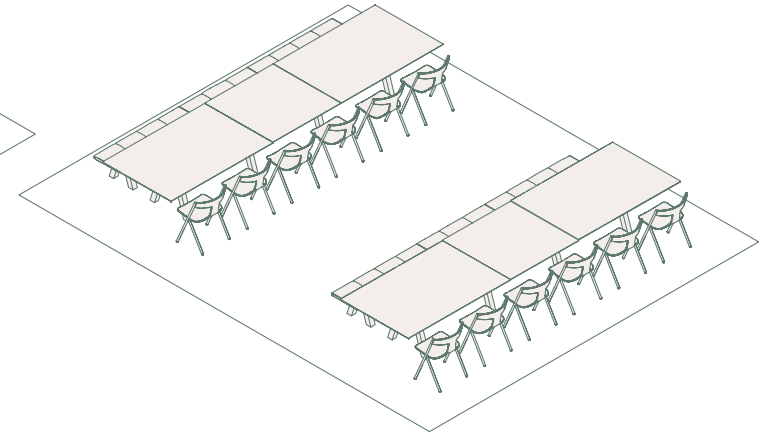

WS9

- Ears chair x56
- Season chair x3
- Trino low table x2

* The tables in this set include electrifications

WS10

- Trestle table x4
- Noha chair x4
- Noha chair x24

7

RESTAURANTS

Spaces designed for communal dining, with streamlined aesthetics that elevate shared experiences and cultivate a setting of relaxed connection.

R1

- Burin D80 table **x7**
- Klip chair **x21**

R2

- Foro table **x3**
- Season chair **x18**

R3

- Trestle triple table **x2**
- Quadra chair **x12**
- Trestle bench **x2**

R4

- Trestle table **x1**
- Aleta chair **x10**
- Torii bench, composition 2 **x10**