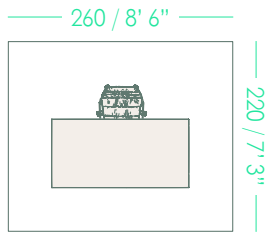

FPS1

- Maarten table x1
- Maarten chair x1

FPS2

- Trestle table x1
- Noha chair x1
- Klip chair x1

FPS3

- Burin table double base x1
- Aleta chair x3

* The table in Set 3 includes electrifications

FPS4