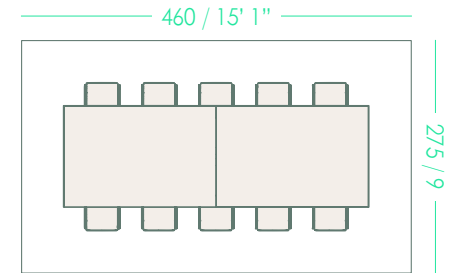

Spaces defined by understated elegance, designed to inspire focus and informed decision-making through clean design and purposeful functionality.

MS1

- Klip stool **x3**
- Stan D70 table **x1**

MS2

- Cambio double table **x1**
- Maarten Plastic bar stool **x6**