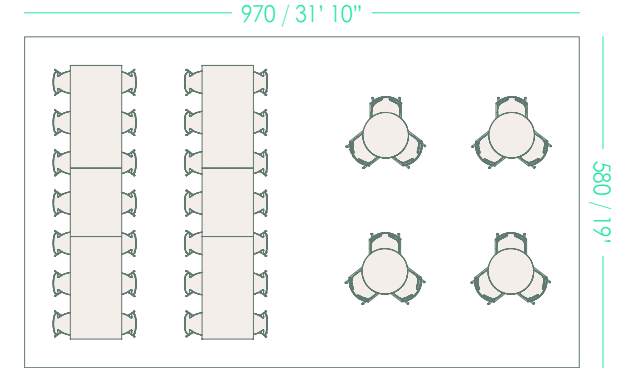

R6

- Trestle triple table **x2**
- Stan D80 table **x4**
- Ears chair **x28**
- Quadra chair **x12**