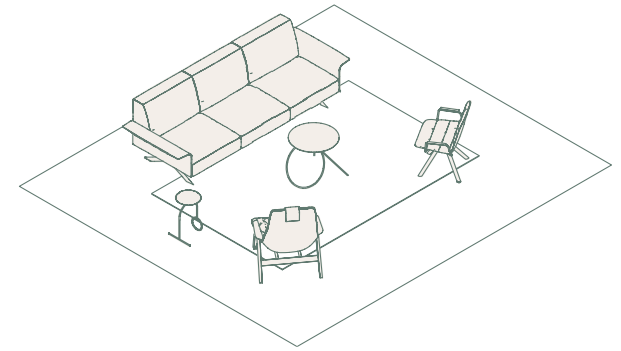

WA6

- Sistema sofa, composition 6 x1
- Ace lounge chair x1
- Maarten lounge chair x1
- Bamba low table x1
- Giro low table x1