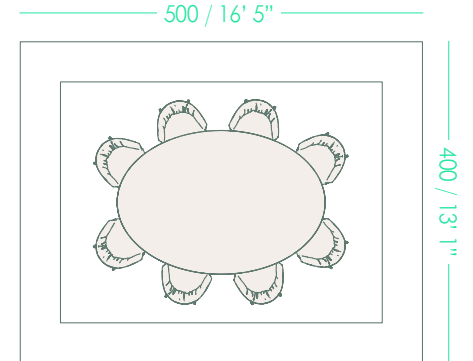

- Cambio D150 table x1
- Noha chair x6

* The table in Set 6 includes electrifications

MS7

- Cambio double table **x1**
- Aleta Executive chair **x6**

MS8

- Foro table **x1**
- Aleta chair **x8**

MS9

- Fuste table **x1**
- Copa chair **x8**