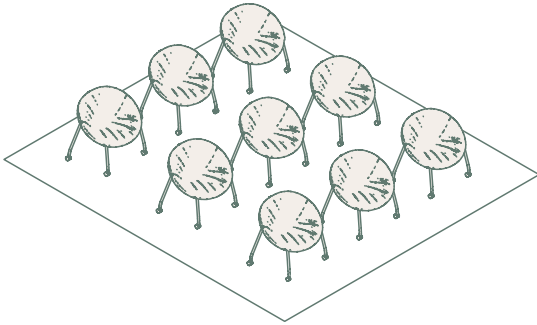

WORKSHOP SPACES

Spaces designed to facilitate dynamic knowledge exchange, combining adaptable layouts with clean, contemporary aesthetics to inspire collaboration and learning.

WS1

- Maarten Plastic chair **x8**

WS2

- Quadra chair **x20**
- Maarten table **x8**

WS3

- Maarten Plastic chair **x20**
- Maarten table **x9**

WS4

- Zoco lounge chair **x9**

WS5

- Maarten Plastic chair **x12**
- Stan D70 table **x1**
- Last Minute stool **x1**